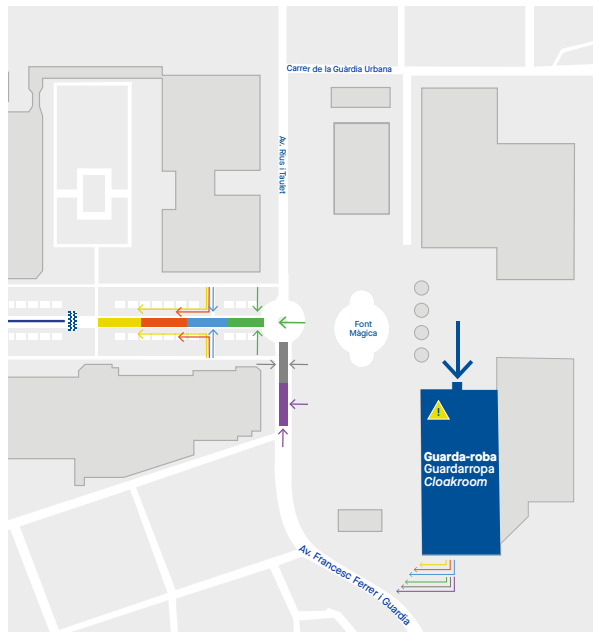

Guarda-roba

Guardarropa

Cloakroom

Guarda-roba Guardarropa Cloakroom

Horari guarda roba / Horario guardarropa
Cloakroom opening hours

DE 07:00
A 15:00

ENTRAR CANVIATS
ENTRAR CAMBIADOS
READY TO RUN

Inici carrera / Inicio carrera / Race start

08:30

Accés a calaixos / Acceso a cajones
Acces to starting corral

— -3h	— 3h30' - 3h45'
— 3h - 3h15'	— 3h45' - 4h
— 3h15' - 3h30'	— +4h

HORARIS DE SERVEI I UBICACIÓ

Hi haurà servei de guarda-roba el mateix dia de la cursa

El guarda-roba obrirà a les 7:00h i tancarà a les 15:00h.

Haureu d'entrar canviats per poder accedir a l'interior del Pavelló.

Recorda que pots recollir les teves coses en el guarda-roba ensenyant el teu dorsal.

HORARIOS DE SERVICIO Y UBICACIÓN

Habrà servicio de guardarropa el mismo día de la carrera, abrirá a las 7:00h y cerrará a las 12.00h.

Tendréis que entrar cambiados para poder acceder al interior del Pabellón.

Recuerda que puedes recoger tus cosas en el guardarropa enseñando tu dorsal.

SERVICE HOURS AND LOCATION

There will be a cloakroom service on race day, it will open at 7:00 a.m. and close at 12:00 a.m.

You will have to enter changed to be able to access the interior of the Pavilion.

Remember that you can pick up your things in the cloakroom showing your bib number.